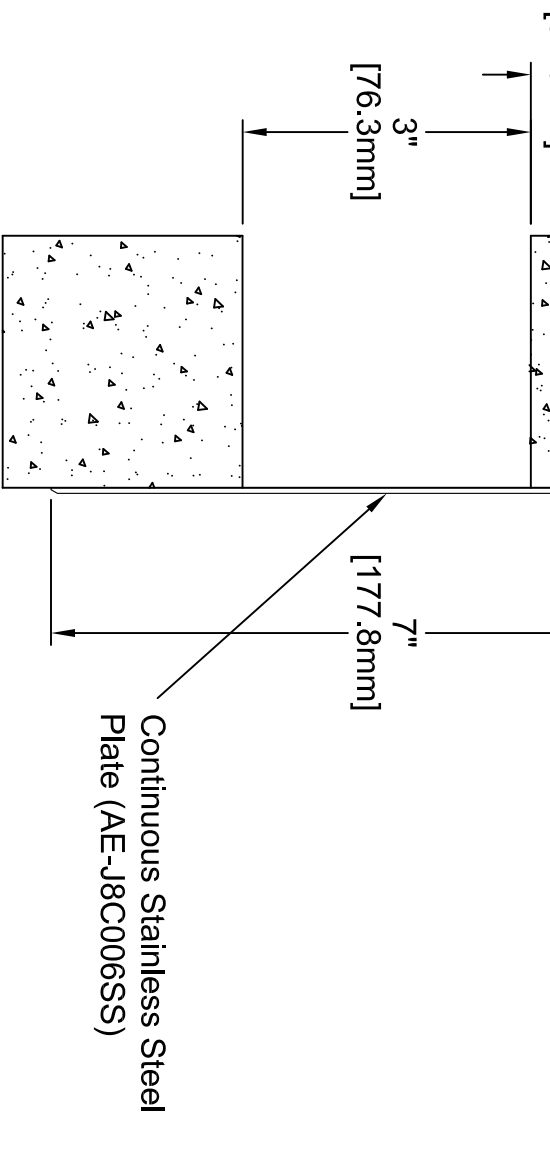

801-S07-025 SYSTEM

Joint Width	Movement ±	
	Horizontal	Vertical
US mm	US mm	US mm
1" 25	1/2" 13	-- --

801-S07-075 SYSTEM

Joint Width	Movement ±	
	Horizontal	Vertical
US mm	US mm	US mm
3"	1 1/2"	38