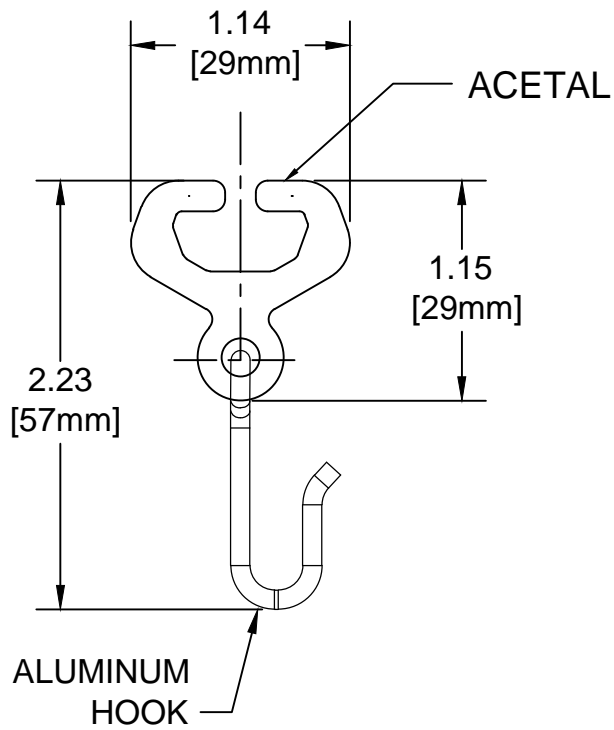

CE2040
CARRIER
COLOR: WHITE

CLICKEZE™
PRIVACY SYSTEMS

DATE: 06/22/12
SCALE: 1:1
DOC.CADCZ.003/rev1

Formatrac® Carrier

inpro.