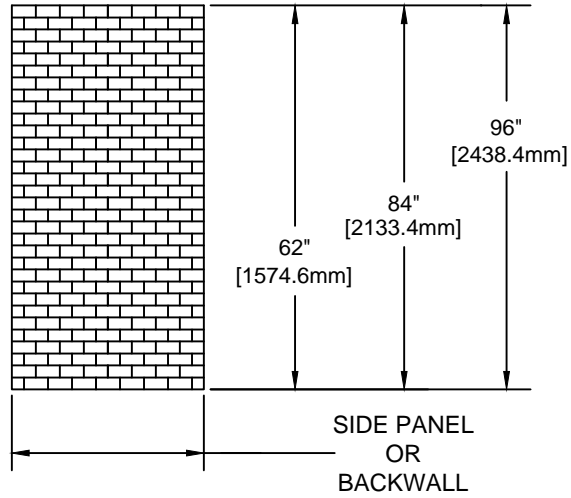

1/4" REF
[6.4mm]

3" x 6" Subway

6" [152.4mm] 3" [76.2mm]

SIDE
PANEL
DIMENSIONS:

30"
[762.0mm]

32"
[812.8mm]

36"
[914.4mm]

BACKWALL
DIMENSIONS:

48"
[1219.2mm]

60"
[1524.0mm]

DIMENSIONS ARE TO CENTER OF GROOVE.
REFERENCE DIMENSIONS FOR PATTERN
SEE DRAWING ".250" DECORATIVE WALL PANEL GROOVE STYLES
BIOPRISM™ SOLID SURFACE" FOR GROOVE CHOICES

ENDURANT™
WASHROOM SYSTEMS